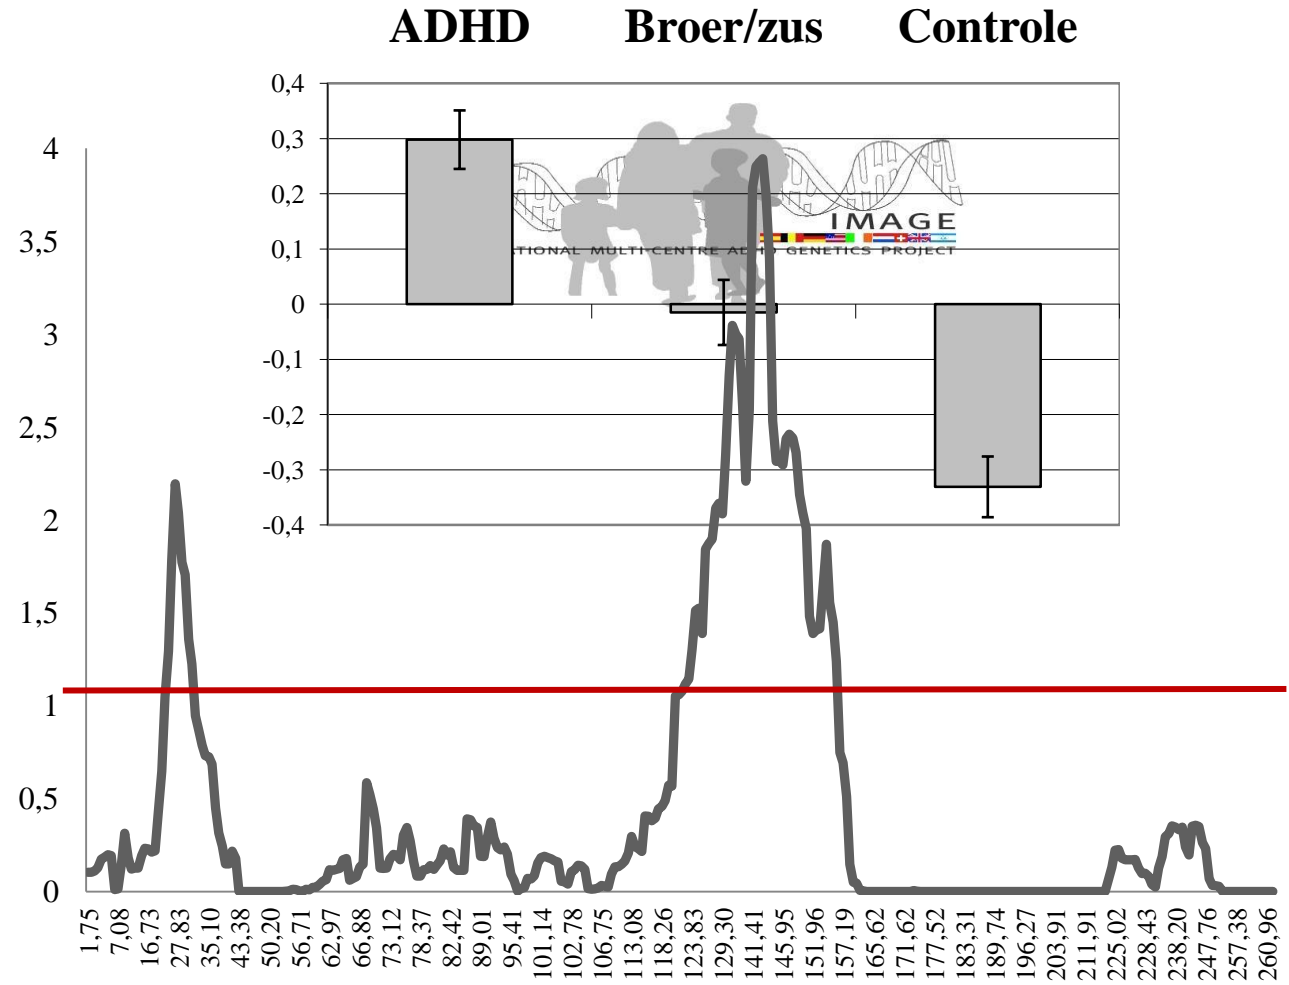

A photograph of children playing basketball on an outdoor court. The court is paved with dark grey tiles and has yellow boundary lines. In the background, there is a green artificial turf area. The children are in motion, and their figures are slightly blurred. One child in a grey jacket is on the left, another in a blue jacket is on the right, and a third in a red jacket is partially visible at the bottom right. An orange basketball is on the ground in the foreground.

Nanda Lambregts-Rommelse

UD Psychiatrie Radboud UMC

Coördinator wetenschappelijk onderzoek Karakter

Aspiring PI Donders Institute

Promotieonderzoek

Post-doc onderzoek

typie

Sociale
problemen

Aandacht

Rusteloosheid

Hyperactiviteit

Toekomst

praktijk

onderzoek