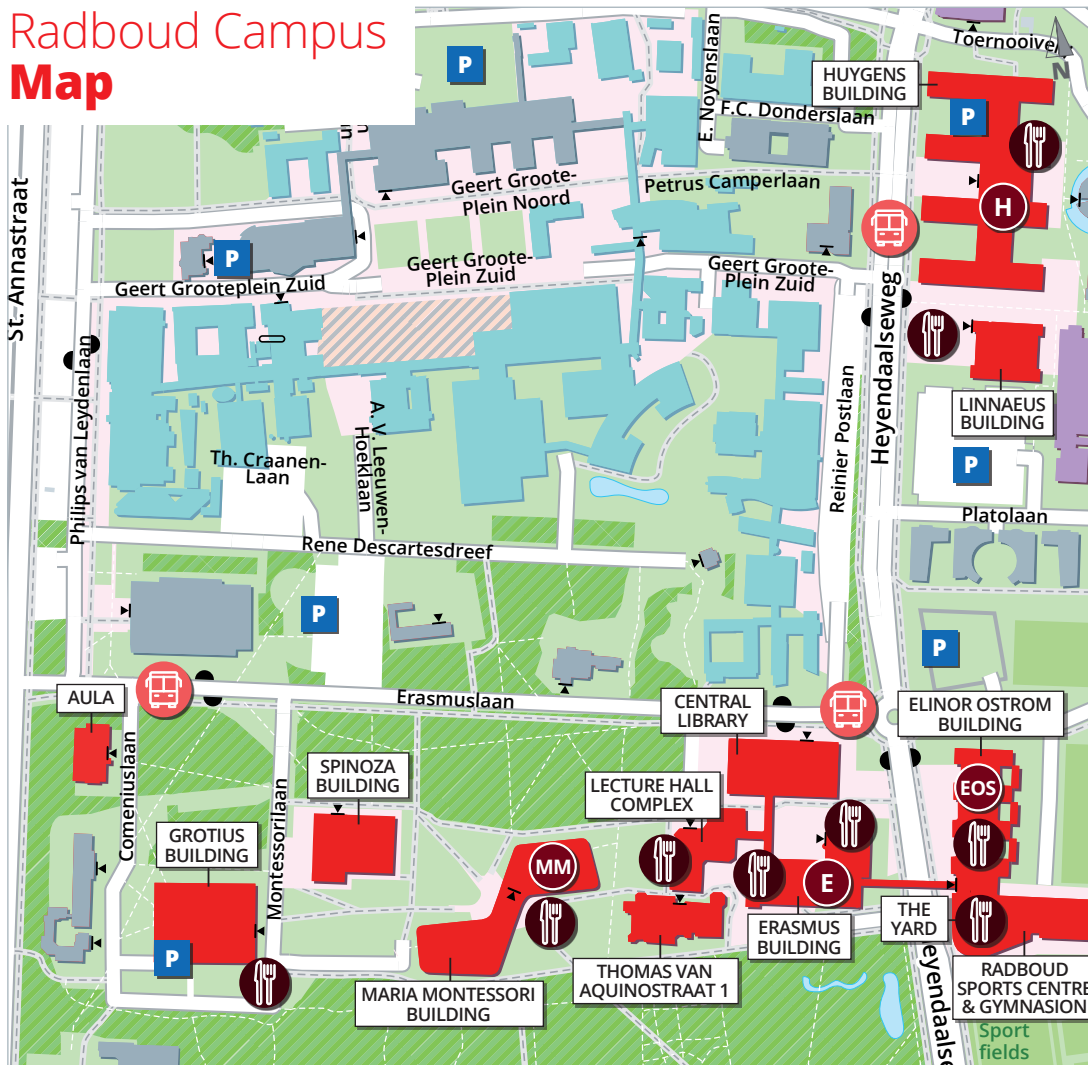

Radboud Campus Map

EOS Campus Tours

Discover our beautiful and modern campus by joining one of the campus tours. Tours start at **12:00, 13:00** and **14:00** at the **EOS Building** (first floor).

E Erasmus Panorama

Enjoy the phenomenal views of our campus, Nijmegen and it's surrounding area from the 20th floor of the Erasmus Building.

Information markets

- E** Faculty of Arts
- E** Faculty of Philosophy, Theology & Religious Studies
- H** Faculty of Science
- MM** Faculty of Social Sciences
- EOS** Nijmegen School of Management

▶ Entrance to the building

Checklist:

- Stroll for a walk through the beautiful forest on campus.
- Enjoy free coffee on campus.
- Join a campus tour.
- Talk to current international students.
- Share your Radboud experience on Facebook and Instagram!